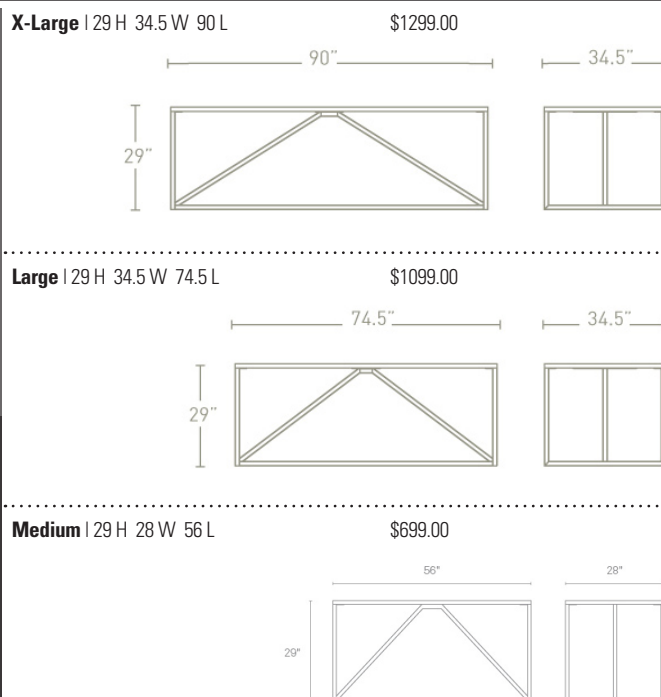

Finish Options

Strut Table

The functional new Strut Table you can use as a power desk, dining table or workspace table. A great furniture essential to own that can meet multiple needs as your worklife evolves. The top is lacquered MDF and the base is power-coated steel for a sleek but durable finish. Let the Blu Dot table work for you.

Size Options

Related Products

Series 11- file pedestal An elegant and refined approach, with thin hardwood edges and thoughtful proportions. Subtle and inventive door pulls, with drawers that close smoothly. Available in rift-sawn white oak or graphite on oak with stainless steel base. Series Eleven. When ten isn't quite enough.