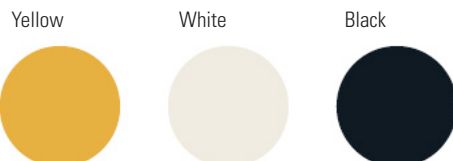

Color Options

Collection Overview

You know you've found a perfect piece of furniture when you put it in a room and it looks like it belongs there. Like you've always owned it. As if it just sprouted from your floor and grew there. The forked stainless steel "roots" will settle in perfectly with your existing décor. Pure color and brushed stainless steel play well together in this collection. Color peeks through the stainless legs for a flirtatious touch.