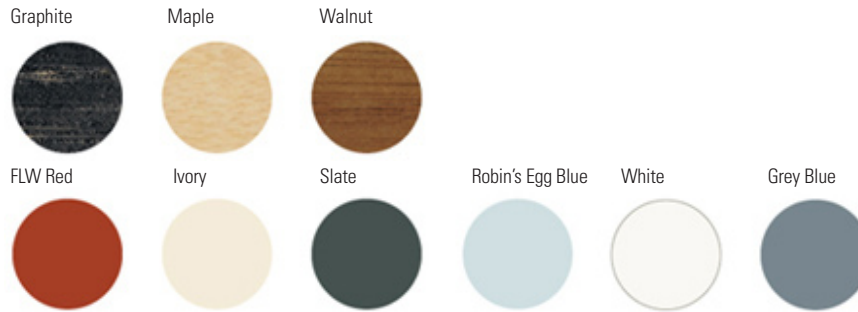

BluDot Modu-licious Power Deskette

7500 West Madison St.
Forest Park, IL 60130
708 488.9297
atworkdesign.com

About Blu Dot

Blu Dot's goal is to bring good design to as many people as possible. Which means creating products that are useful, affordable, and desirable. To make that happen, their design process is founded on collaboration. Not just among themselves as they play show-and-tell with concepts, but a total collaboration between pencil and paper, materials and machines, even packaging and assembly. They like to think that the form is almost inevitable, a by-product of the process. "Our job is simply to help it emerge as beautifully and as efficiently as possible."

Finish Options