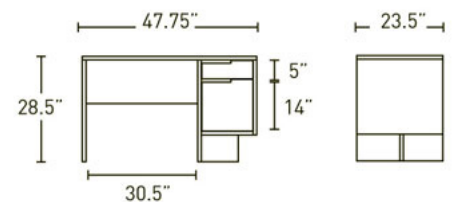

Finish Options

Power Deskette

Like the rest of the Modu-licious collection, this desk features a minimalist aesthetic with maximum storage. One standard drawer and one file drawer feature powder-coated drawer fronts. The file drawer can accommodate both legal and letter sized hanging files. Mix and match with other pieces in the award-winning Modu-licious collection and make drawers and doors your canvas.

Specifications

Features:

- Includes a file pedestal with two drawers on right side
- Cabinet is 1" thick maple veneer drawers have ball-bearing glides
- Frame offered in graphite-on-oak, maple, or walnut
- Drawer fronts are powder-coated steel
- Drawers can be ordered in any combination of seven colors