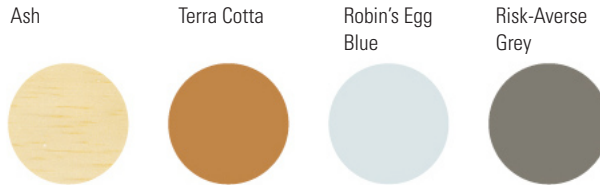

Finish Options

Collection Overview

D2 stands for 'down and dirty,' according to Blu Dot. What do we like best about the D2? Each section comes with four adjustable, colorful steel shelves which allow for an almost infinite number of combinations. Line a wall of your home office with the D2 and never worry about shelving again. Easy assembly.